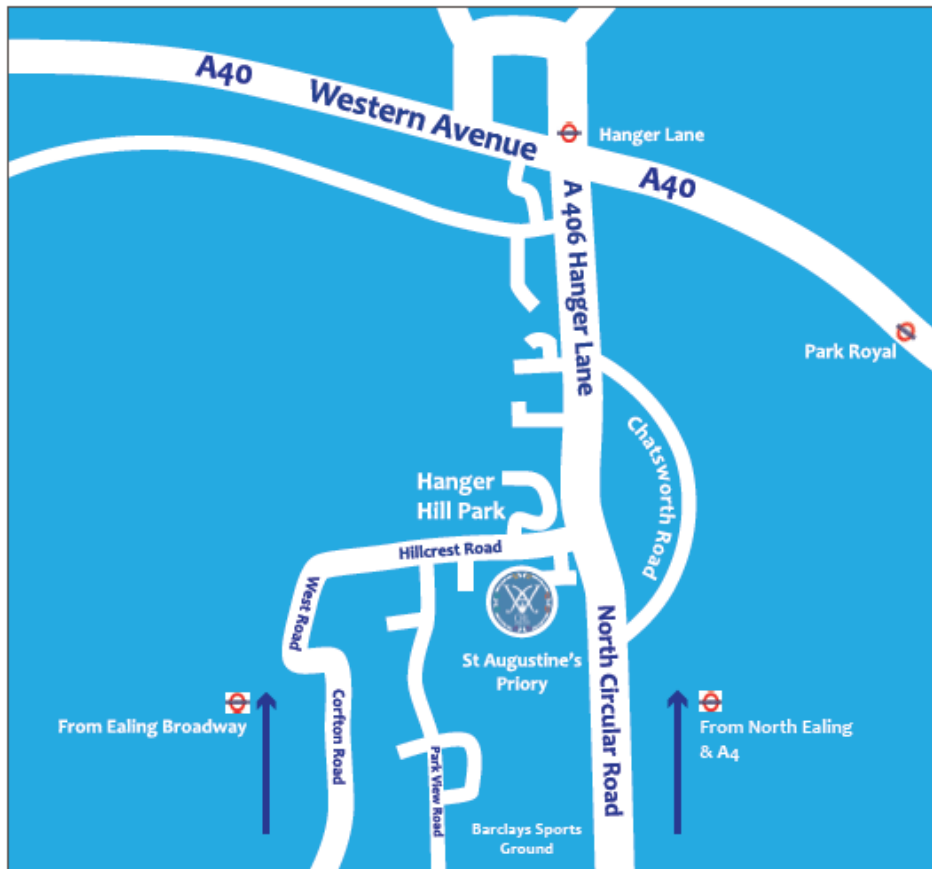

St Augustine's PRIORY

Location & Travel

St Augustine's Priory, Hillcrest Road, Ealing, London, W5 2JL

Find Us: We are located in Ealing on Hillcrest Road, just off Hanger Lane (North Circular A406).

By Public Transport: Bus Routes: 83 and 112. Underground: Hanger Lane (Central line) use 2nd exit on right S4 subway to Hanger Lane 10mins walk; North Ealing (Piccadilly line), 15 mins walk; Park Royal (Piccadilly line) 15 mins walk; Ealing Broadway (Central and District lines) 20 mins walk.

By Car: From the A4: At Chiswick Roundabout take the North Circular A406 signposted to Wembley/Ealing continue for 2.6 miles, turn left into Hillcrest Road. From the A40: At Hanger Lane take the North Circular A406 signposted to Ealing. Continue for 0.5 miles, at the first set of traffic lights turn right into Hillcrest Road

Parking: Parking restrictions apply on Hillcrest Road on Monday-Friday between 9-10am and 3-4pm. Parents are welcome to park in our Visitors' Car park located by the main entrance on Hillcrest Road at any time.